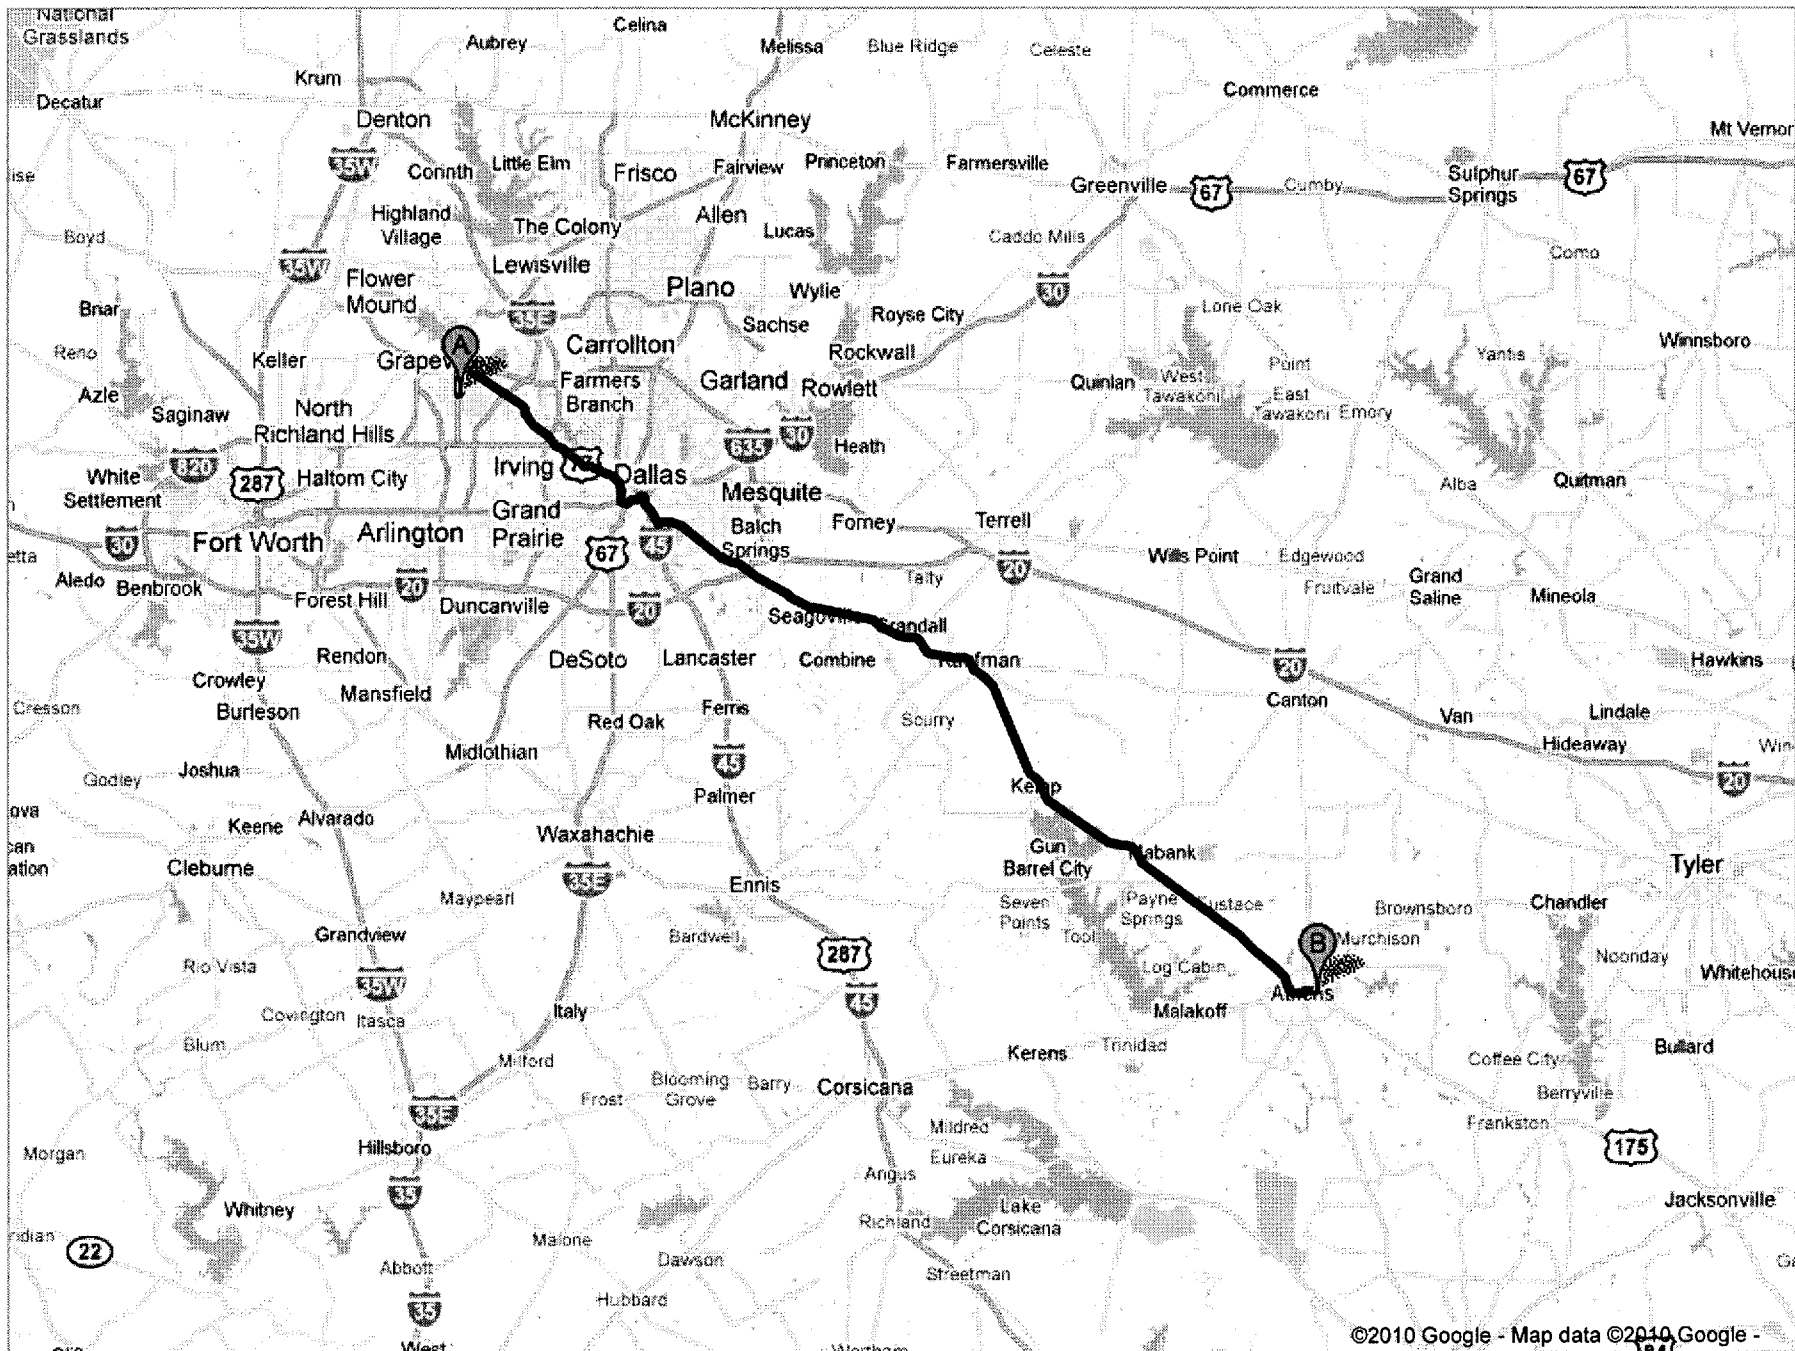

Google maps

To see all the details that are visible on the screen, use the "Print" link next to the map.

Driving directions to Holiday Inn Express Hotel & Suites Athens

(903) 675-2500

Dallas/Fort Worth International Airport
Irving, TX 75038

-
- 1. Head **east** 0.1 mi
 - 2. Continue straight 0.3 mi
Partial toll road
 - 3. Slight **right** to merge onto **TX-97 Spur** 2.2 mi
Partial toll road
 - 4. Take the exit onto **TX-114 E** toward **Irving/Downtown Dallas** 10.8 mi
 - 5. Merge onto **TX-183 E** 2.5 mi
 - 6. Merge onto **I-35E S** 5.1 mi
 - 7. Take exit **428A** on the **left** to merge onto **I-30 E** toward **Texarkana** 1.4 mi
 - 8. Take exit **46** to merge onto **I-45 S** toward **Houston** 1.1 mi
 - 9. Take exit **283B** to merge onto **S.M. Wright Fwy/US-175 E** toward **Kaufman** 69.7 mi
Continue to follow US-175 E
 - 10. Turn **left** at **W Corsicana St** 0.9 mi
 - 11. Turn **left** at **S Palestine St** 387 ft
 - 12. Take the 1st **right** onto **E Tyler St** 1.0 mi
Destination will be on the left

Map data ©2010 Google, Sanborn

[Report a problem](#)

dallas fort worth airport